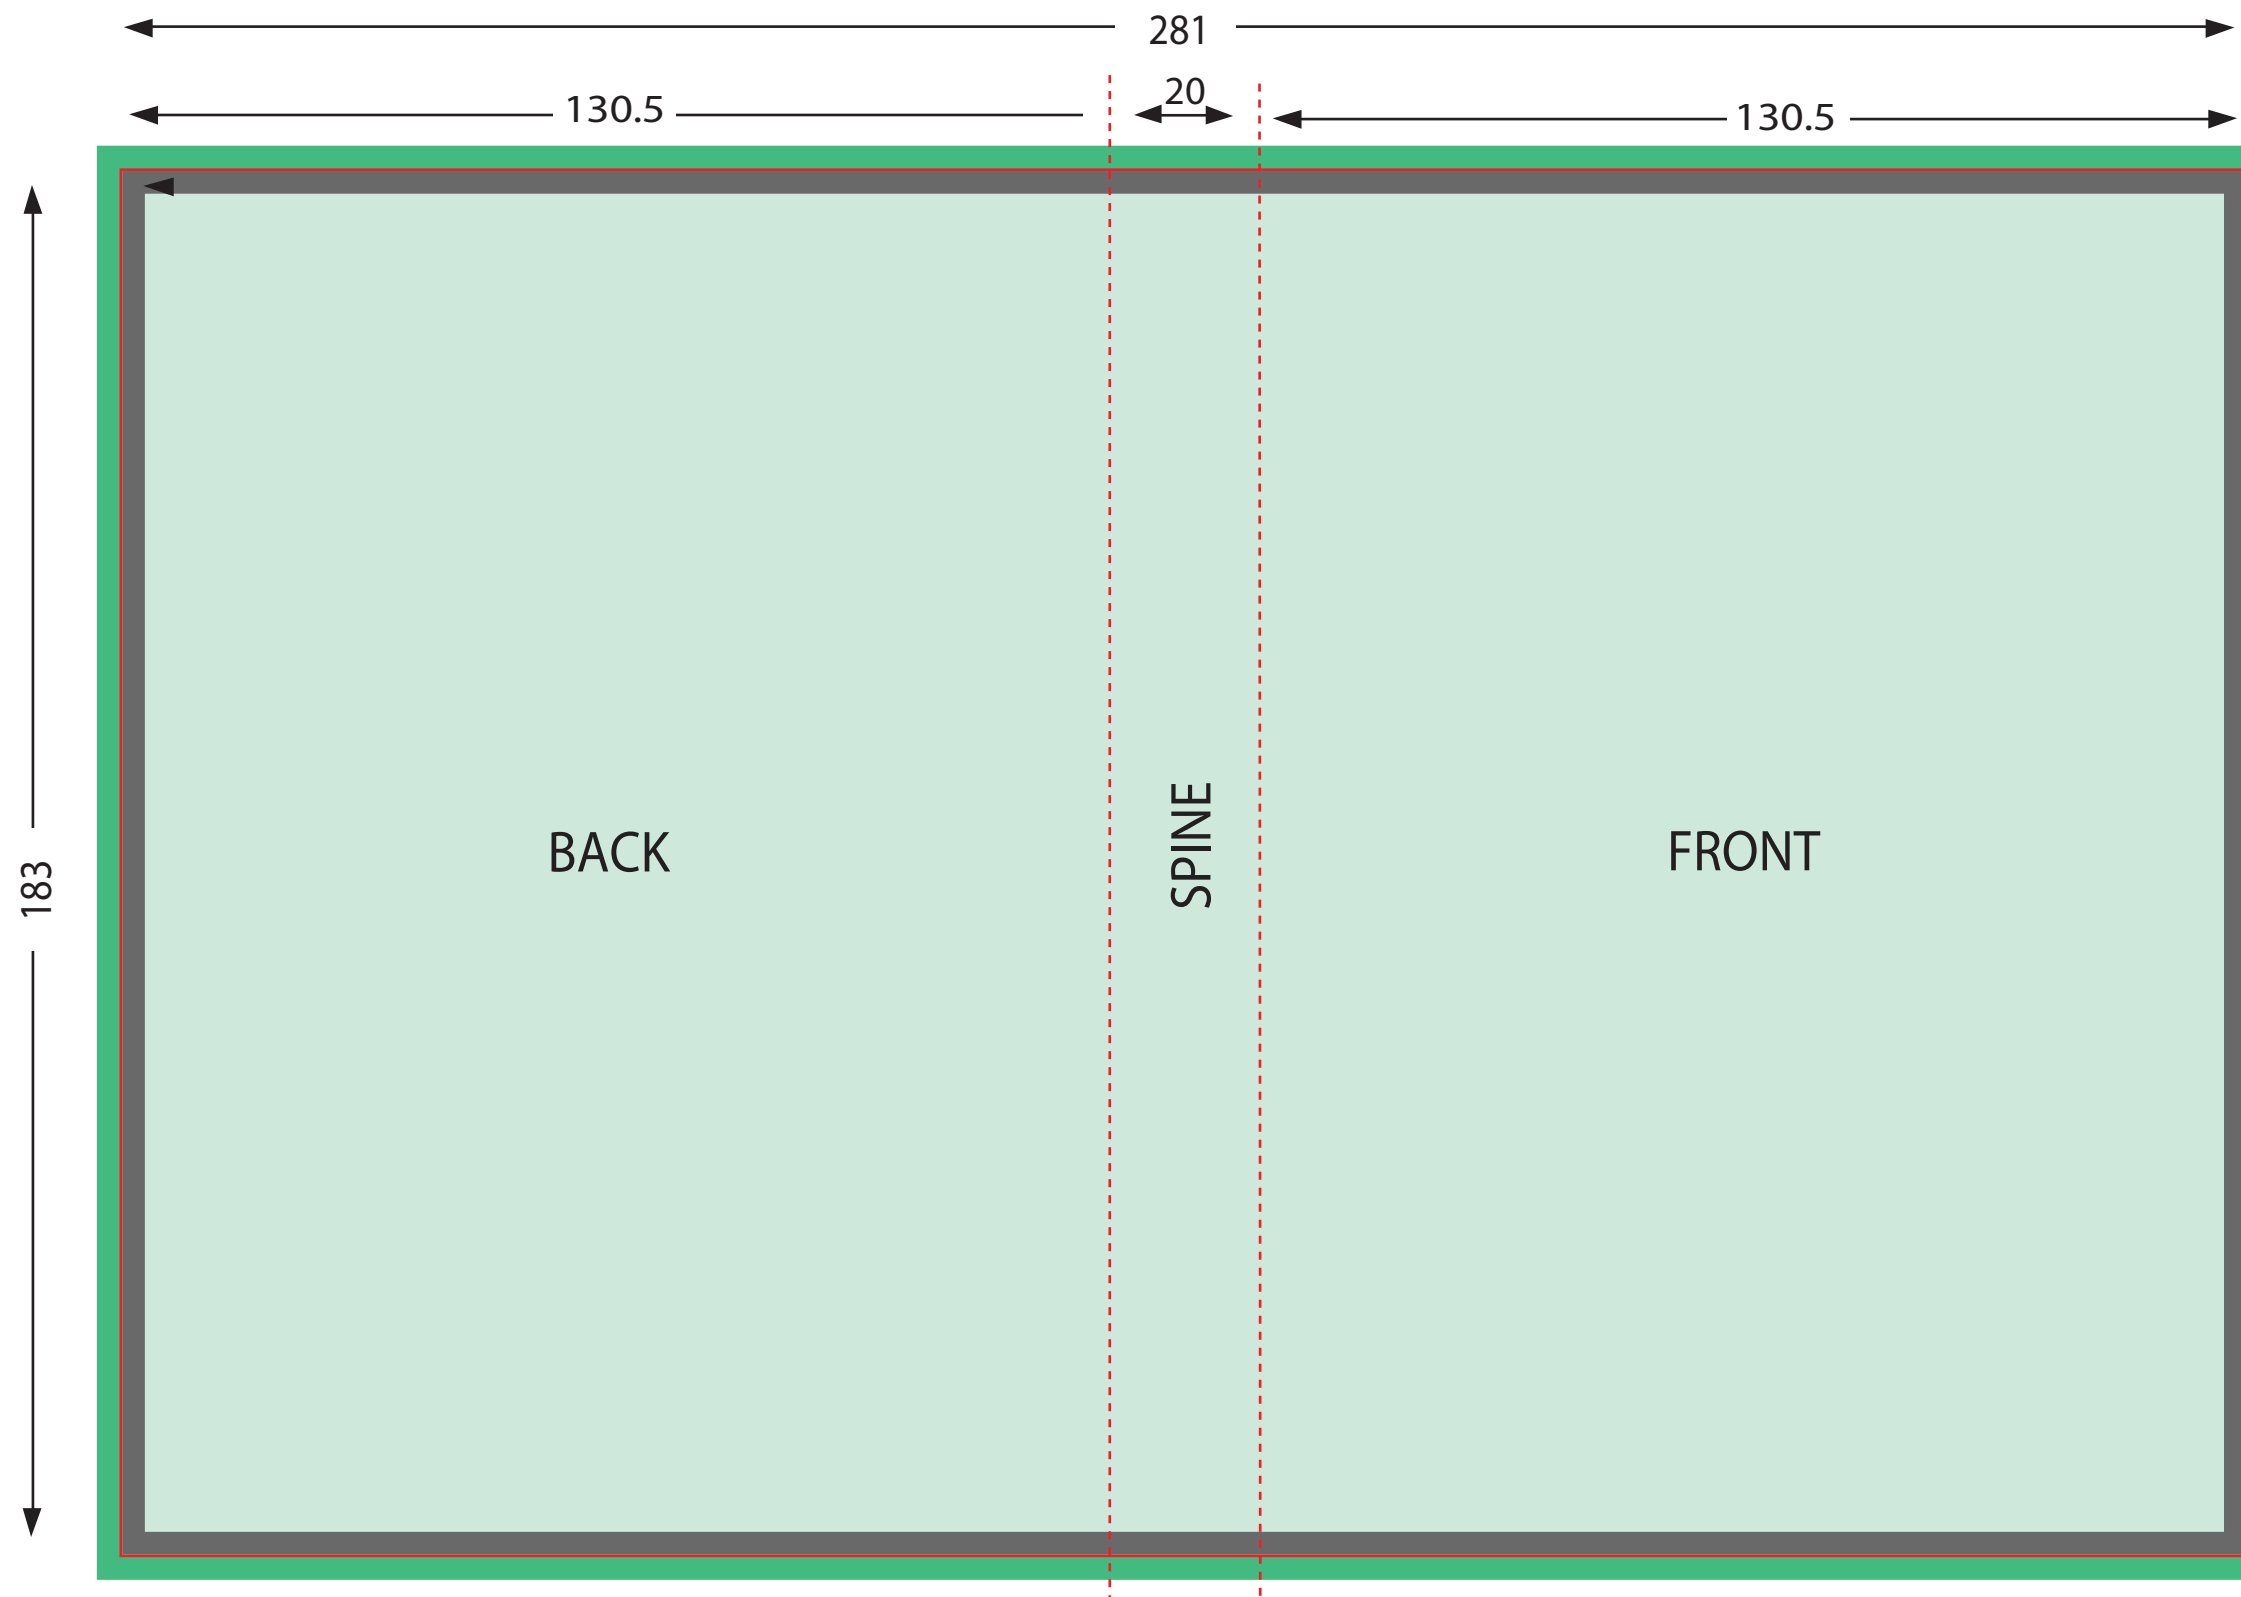

# DVD Slick for 4 - 10 Capacity 'Fat' DVD Case

## Artwork requirements

FILE FORMAT	:	JPG   PDF   EPS
RESOLUTION	:	300dpi
COLOUR MODE	:	CMYK
FONTS	:	EMBEDDED   OUTLINED
BLEED AREA	:	3mm
SAFE ARTWORK AREA	:	3mm SHORT CUTLINE

## Template guide

BLEED AREA	:	
CUTLINE	:	
FOLD LINE	:	
SAFE ARTWORK AREA	:	