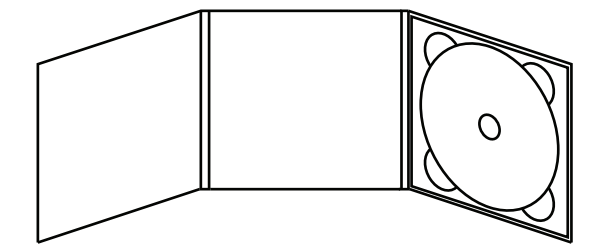

6 Panel DigiCase

DiskBank

Artwork requirements

- FILE FORMAT : JPG | PDF | EPS
- RESOLUTION : 300dpi
- COLOUR MODE : CMYK
- FONTS : EMBEDDED | OUTLINED
- BLEED AREA : 3mm
- SAFE ARTWORK AREA : 3mm SHORT CUTLINE

Template guide

- BLEED AREA :
- CUTLINE :
- FOLD LINE :
- SAFE ARTWORK AREA :