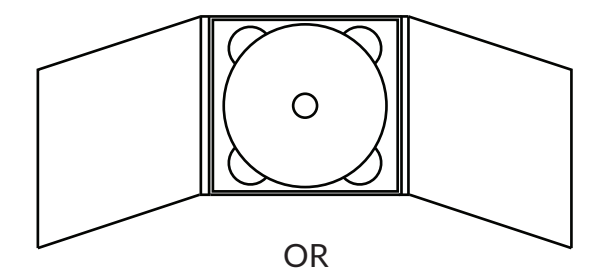

6 Panel DigiCase

DiskBank

Artwork requirements

- FILE FORMAT : JPG | PDF | EPS
- RESOLUTION : 300dpi
- COLOUR MODE : CMYK
- FONTS : EMBEDDED | OUTLINED
- BLEED AREA : 3mm
- SAFE ARTWORK AREA : 3mm SHORT CUTLINE

Template guide

- BLEED AREA :
- CUTLINE :
- FOLD LINE :
- SAFE ARTWORK AREA :