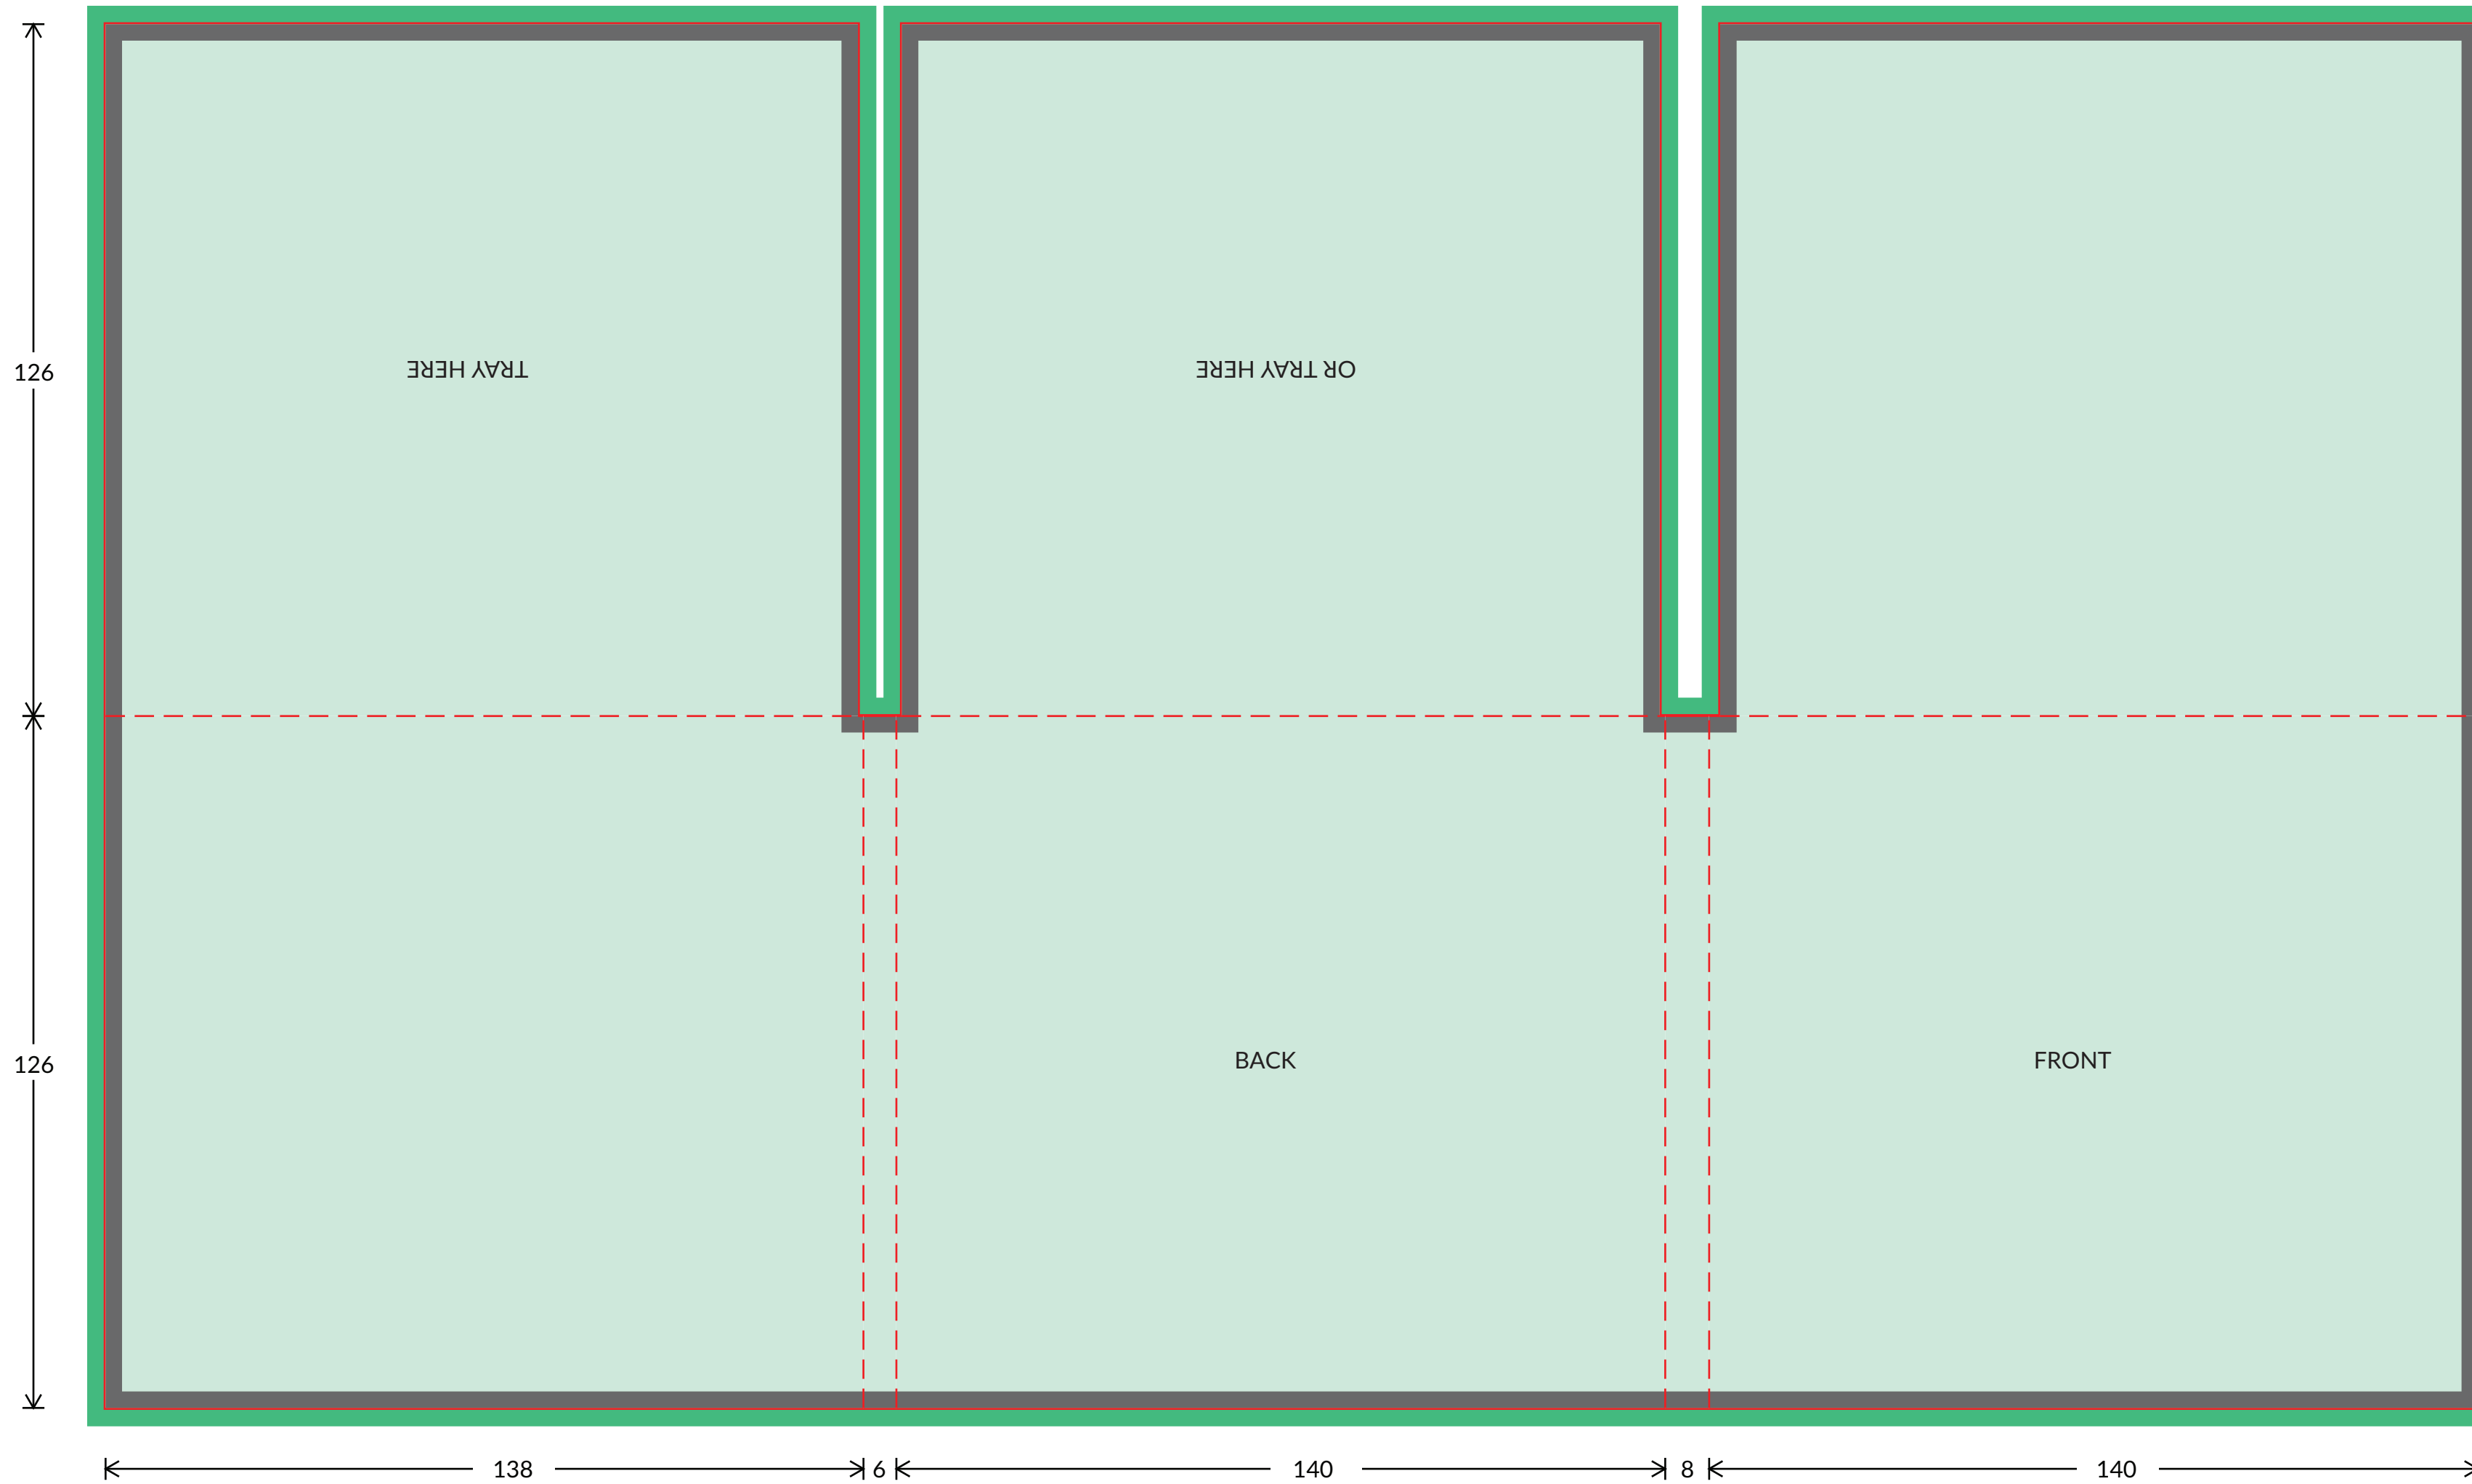

# 6 Panel DigiCase

## Artwork requirements

- FILE FORMAT : JPG | PDF | EPS
- RESOLUTION : 300dpi
- COLOUR MODE : CMYK
- FONTS : EMBEDDED | OUTLINED
- BLEED AREA : 3mm
- SAFE ARTWORK AREA : 3mm SHORT CUTLINE

## Template guide

- BLEED AREA :
- CUTLINE :
- FOLD LINE :
- SAFE ARTWORK AREA :