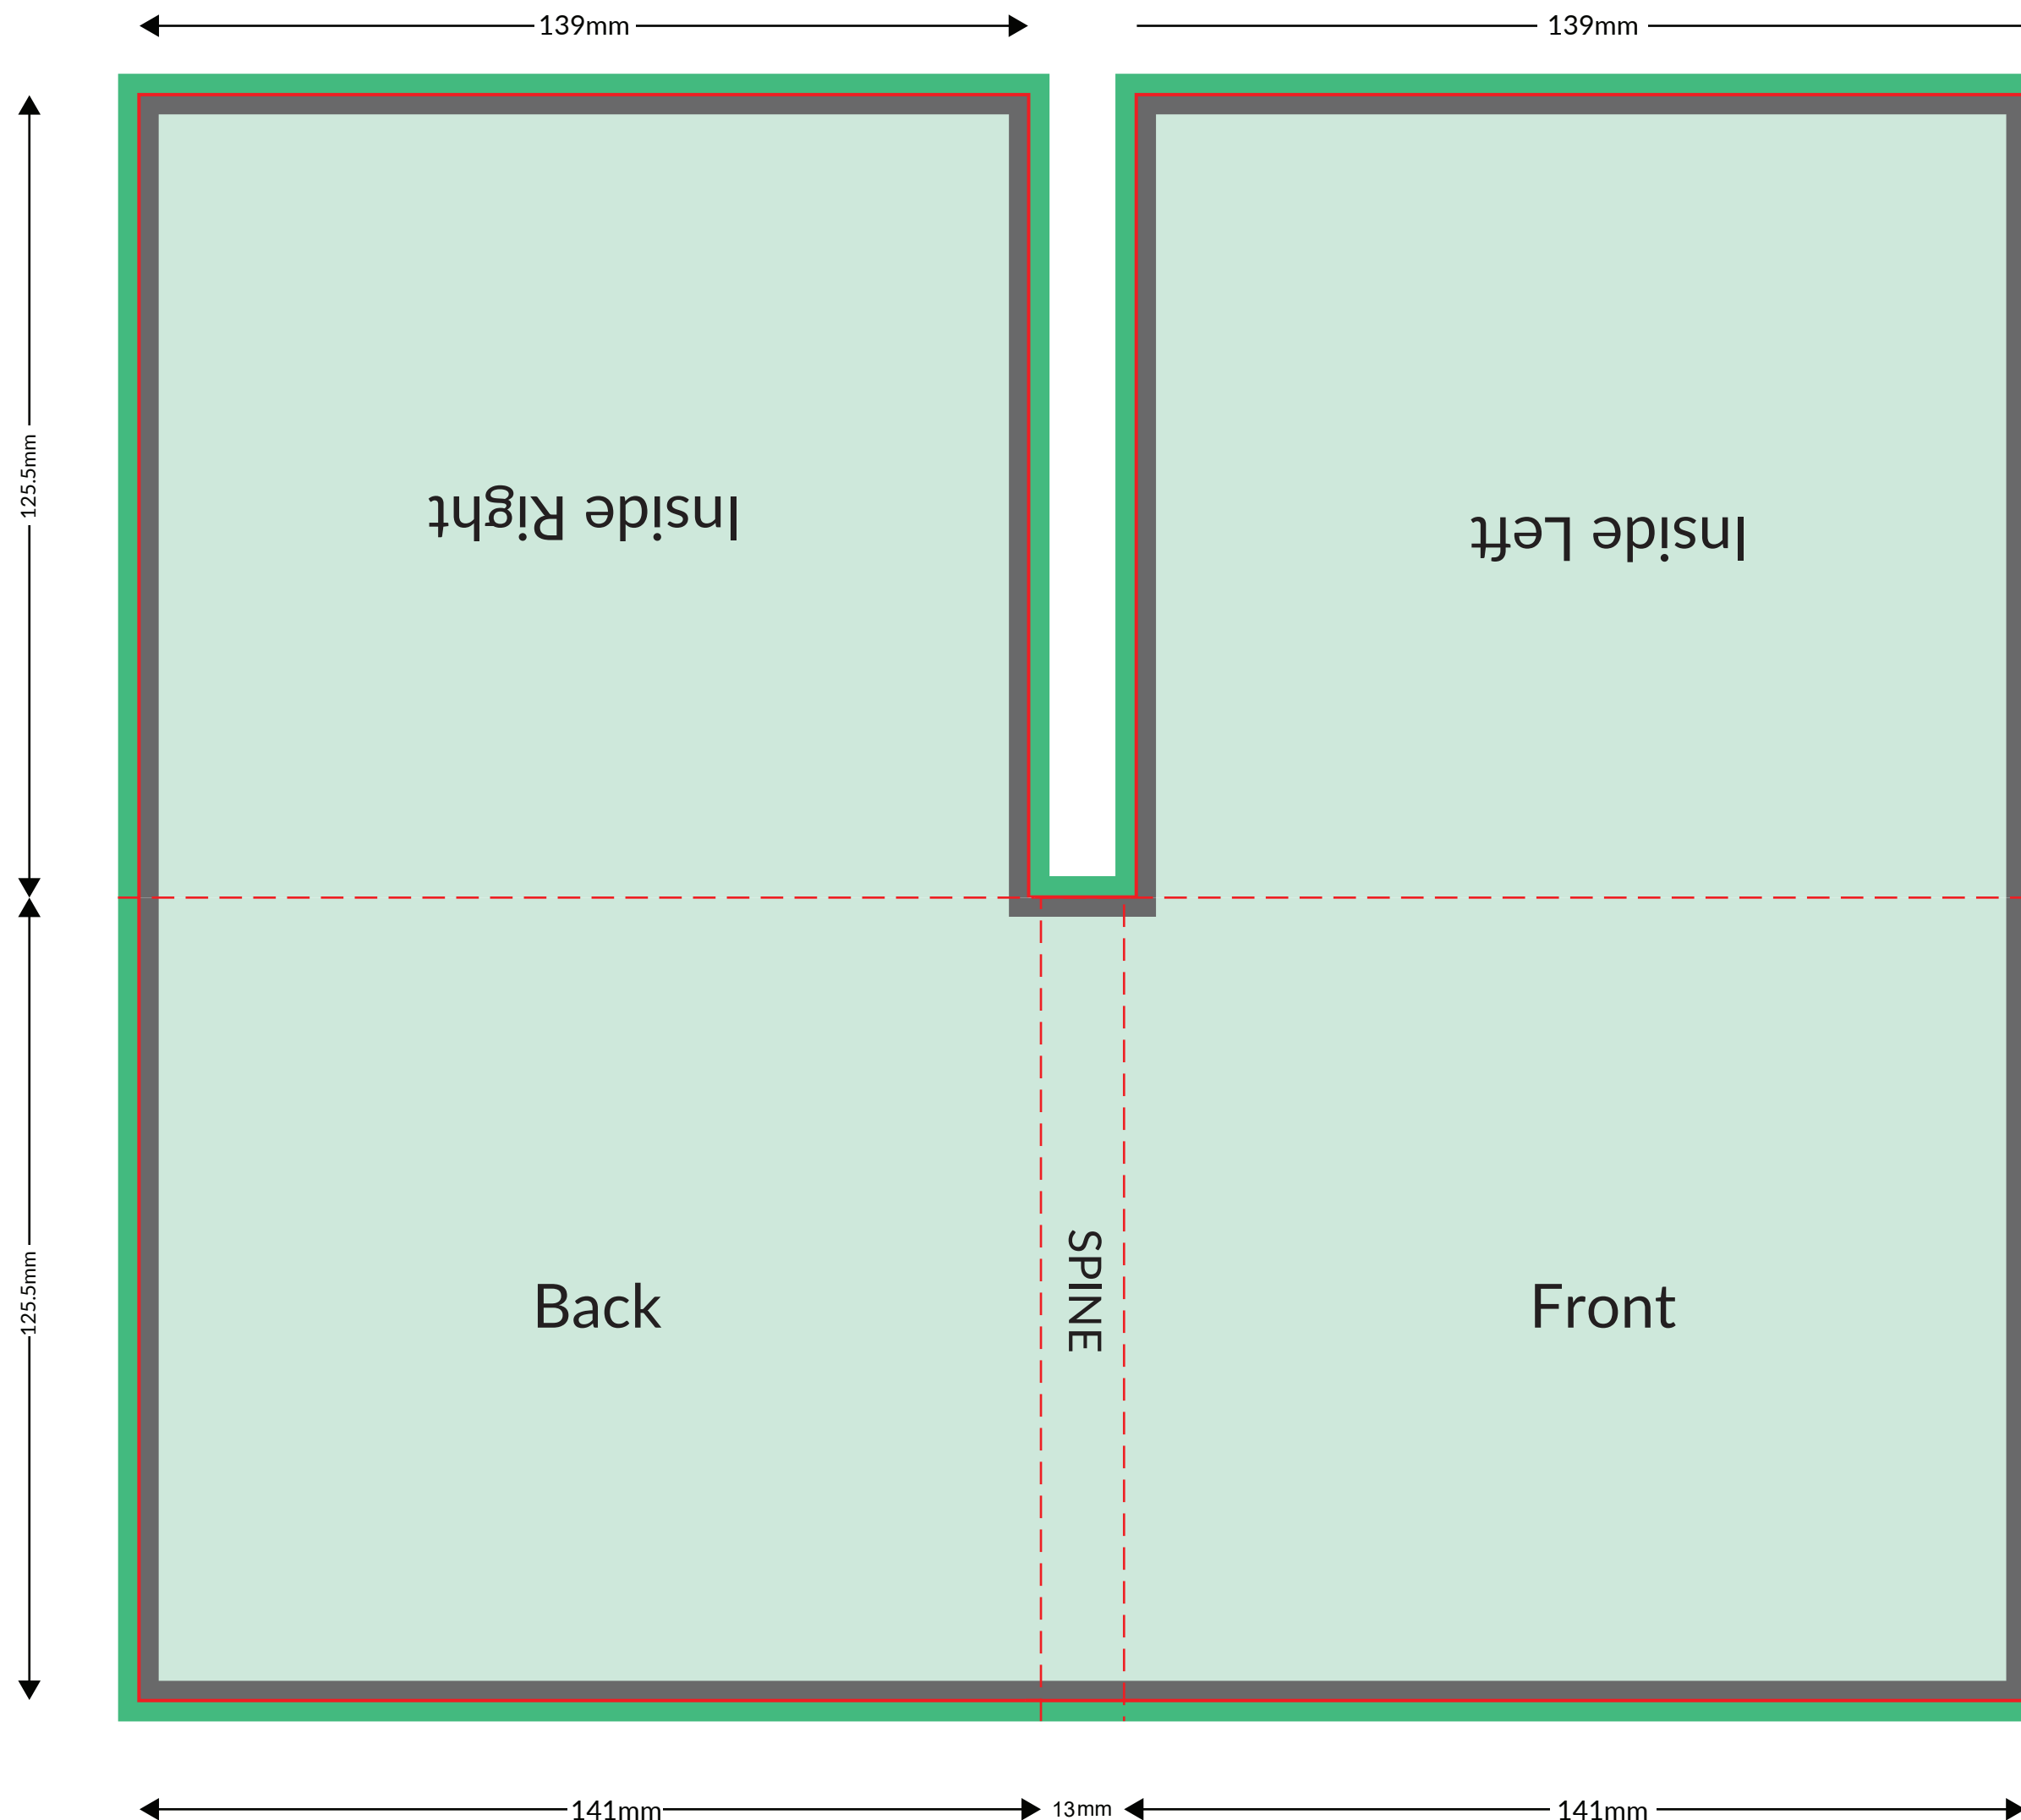

4 Panel DigiCase | 2 Trays

DiskBank

Artwork requirements

- FILE FORMAT : JPG | PDF | EPS
- RESOLUTION : 300dpi
- COLOUR MODE : CMYK
- FONTS : EMBEDDED | OUTLINED
- BLEED AREA : 3mm
- SAFE ARTWORK AREA : 3mm SHORT CUTLINE

Template guide

- BLEED AREA : 
- CUTLINE : 
- FOLD LINE : 
- SAFE ARTWORK AREA : 